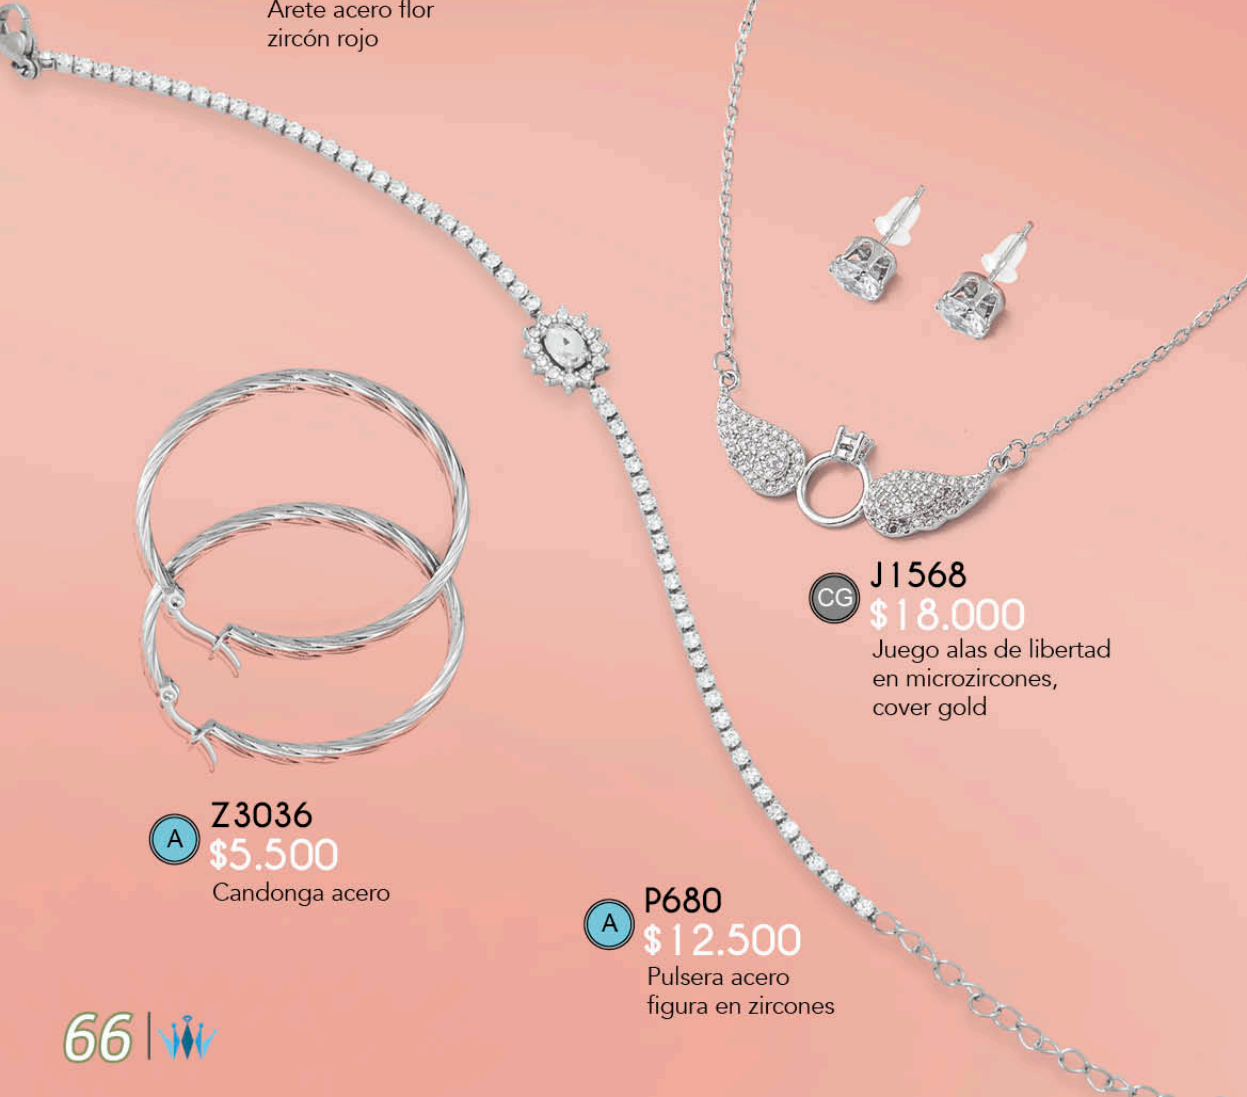

A P680
$12.500
Pulsera acero
figura en zircones

CG J1568
$18.000
Juego alas de libertad
en microzircones,
cover gold